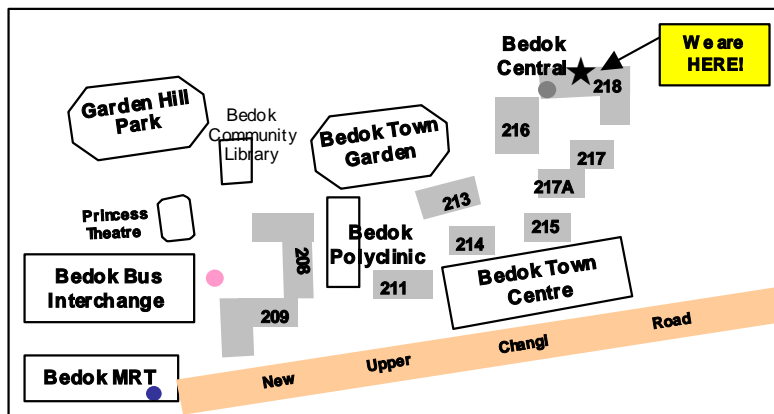

Operating Hours:

Monday s to Friday s – 8.30am to 5.00pm

Saturday s – 8.30am to 1.00pm

Map for Bedok SpeedCash Branch
(Beside Post Office)

**Block 218, Bedok North Street 1,
#01-49, Singapore 460218
Tel: 6442 7821**

Nearest MRT station: Bedok (Branch about 600m away from MRT)

Buses available: 18, 66, 69, 222, 168, 14, 228 & 506

Map for Yishun SpeedCash Branch
(2nd Storey of Post Office)

**Block 924, Yishun Central 1
#01-304, Singapore 760924
Tel: 6752 2623**