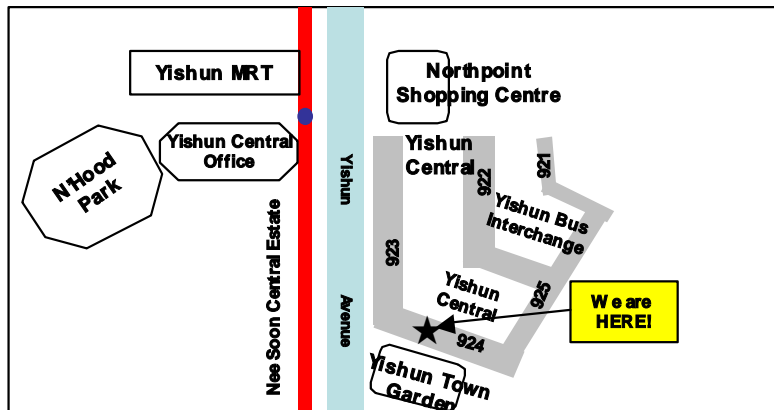

Operating Hours:

Monday s to Friday s – 8.30am to 5.00pm

Saturday s – 8.30am to 1.00pm

Map for Bedok SpeedCash Branch
(Beside Post Office)

**Block 218, Bedok North Street 1,
#01-49, Singapore 460218
Tel: 6442 7821**

Nearest MRT station: Bedok (Branch about 600m away from MRT)

Buses available: 18, 66, 69, 222, 168, 14, 228 & 506

Map for Yishun SpeedCash Branch
(2nd Storey of Post Office)

**Block 924, Yishun Central 1
#01-304, Singapore 760924
Tel: 6752 2623**